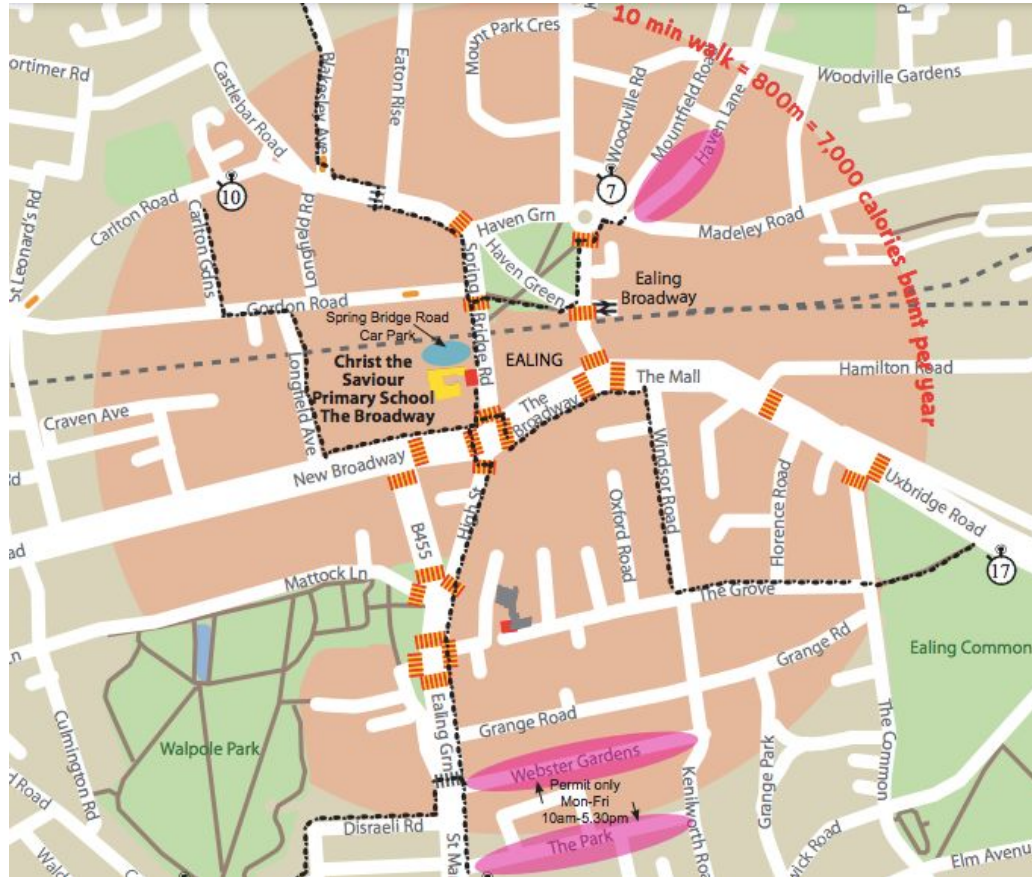

Junior Travel Ambassadors

Big Walk and Wheel at Christ the Saviour

What is it?

The Big Walk and Wheel is the **UK's largest** walking, wheeling, scooting and cycling to school challenge.

When is it?

The challenge runs across the
country from
Monday 20 March- Friday 31
March 2023

or **Park and Stride!**

Park and Stride Map

Sustrans 

On our school website 'Travelling to School' page there is a **Park and Stride** map. The bright pink areas on the map shows you areas less than a 10 minute walk from the school where you can park for **FREE!** ⁷