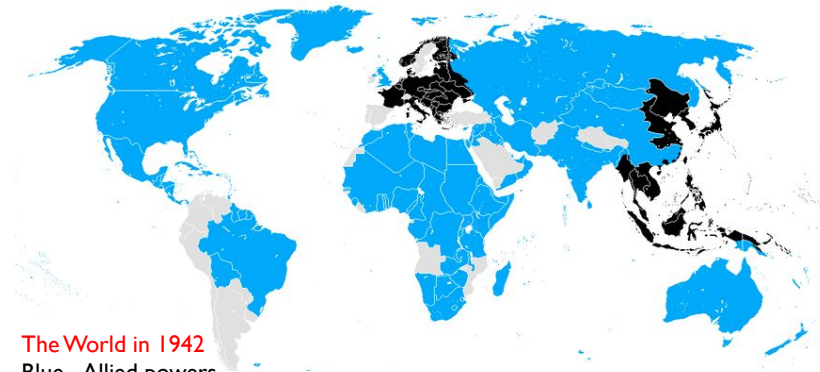

# Year 6 History: How did World War Two affect the lives of people living in Ealing?

Key Topics: Overview of WW2, The Blitz, The impact of the Blitz in Ealing, Evacuees, Battle of Britain

## People and Places

**Neville Chamberlain** was the Prime Minister of Britain who declared war on Germany on September 3rd 1939.

**Winston Churchill** became Prime Minister of Britain in May 1940 and led Britain for the rest of the war.

**Adolf Hitler** was the leader of the Nazi party and the leader of Germany.

**The World in 1942**  
Blue - Allied powers  
Black - Nazi conquered territories and Axis powers